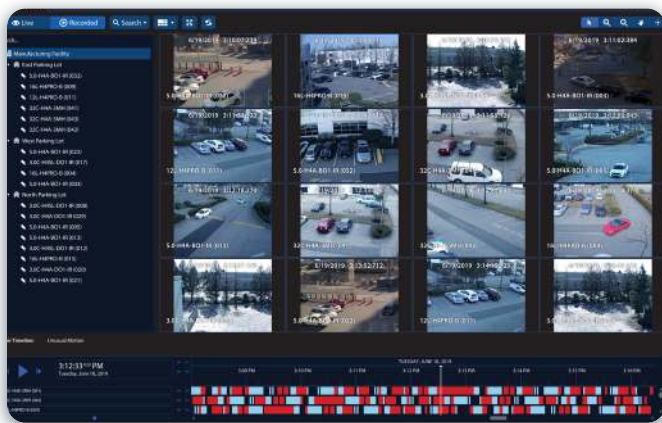

Using ACM™ and ACC™ software, you can instantly verify if a person seen carding in on camera matches the ID photo associated with the access card they're using, then lock or unlock the door right from your ACC client. Respond to H4 Video Intercom calls from anywhere with push notifications from the ACC Mobile 3 app.

From the same screen you can search for that person by using our Identity Search feature.

Using the video from the most recent time they carded in, you can easily use Avigilon Appearance Search™ technology to help find their current location on-site or to see where else they have been. It's that simple.

ACC SOFTWARE FEATURES

POWERFUL SEARCH

Avigilon Appearance Search technology sorts through hours of video with ease to quickly locate a specific person or vehicle of interest across an entire facility in near real-time.

FOCUS OF ATTENTION INTERFACE

A cutting-edge user interface for live video monitoring that leverages AI and video analytics technologies to determine what information is important and should be presented to security operators.