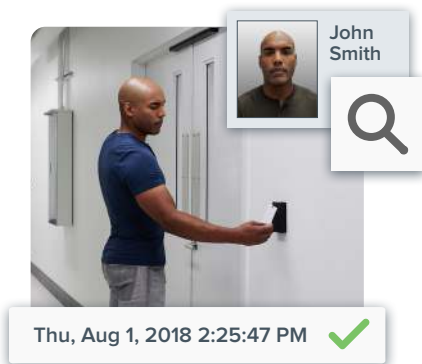

ACC AND ACM UNIFICATION

ACCESS CONTROL THAT WORKS SEAMLESSLY WITH VIDEO SECURITY

Our Access Control Manager (ACM) system integrates with Avigilon Control Center (ACC) video management software to provide you with one simple, powerful and unified security solution to help you focus on what matters most.

Using ACM™ and ACC™ software, you can instantly verify if a person seen carding in on camera matches the ID photo associated with the access card they're using, then lock or unlock the door right from your ACC client. Respond to H4 Video Intercom calls from anywhere with push notifications from the ACC Mobile 3 app.

From the same screen you can search for that person by using our Identity Search feature.

Using the video from the most recent time they carded in, you can easily use Avigilon Appearance Search™ technology to help find their current location on-site or to see where else they have been. It's that simple.

FOCUS OF ATTENTION INTERFACE

A cutting-edge user interface for live video monitoring that leverages AI and video analytics technologies to determine what information is important and should be presented to security operators.