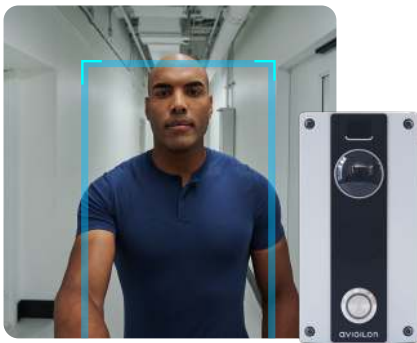

ACC AND ACM UNIFICATION

ACCESS CONTROL THAT WORKS SEAMLESSLY WITH VIDEO SECURITY

Our Access Control Manager (ACM) system integrates with Avigilon Control Center (ACC) video management software to provide you with one simple, powerful and unified security solution to help you focus on what matters most.

Using ACM™ and ACC™ software, you can instantly verify if a person seen carding in on camera matches the ID photo associated with the access card they're using, then lock or unlock the door right from your ACC client. Respond to H4 Video Intercom calls from anywhere with push notifications from the ACC Mobile 3 app.

From the same screen you can search for that person by using our Identity Search feature.

Using the video from the most recent time they carded in, you can easily use Avigilon Appearance Search™ technology to help find their current location on-site or to see where else they have been. It's that simple.

FOCUS OF ATTENTION INTERFACE

A cutting-edge user interface for live video monitoring that leverages AI and video analytics technologies to determine what information is important and should be presented to security operators.