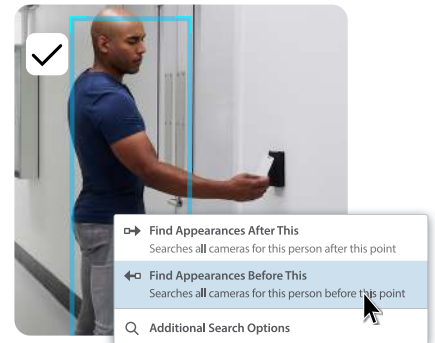

Using ACM™ and ACC™ software, you can instantly verify if a person seen carding in on camera matches the ID photo associated with the access card they're using, then lock or unlock the door right from your ACC client. Respond to H4 Video Intercom calls from anywhere with push notifications from the ACC Mobile 3 app.

From the same screen you can search for that person by using our Identity Search feature.

Using the video from the most recent time they carded in, you can easily use Avigilon Appearance Search™ technology to help find their current location on-site or to see where else they have been. It's that simple.

FOCUS OF ATTENTION INTERFACE

A cutting-edge user interface for live video monitoring that leverages AI and video analytics technologies to determine what information is important and should be presented to security operators.