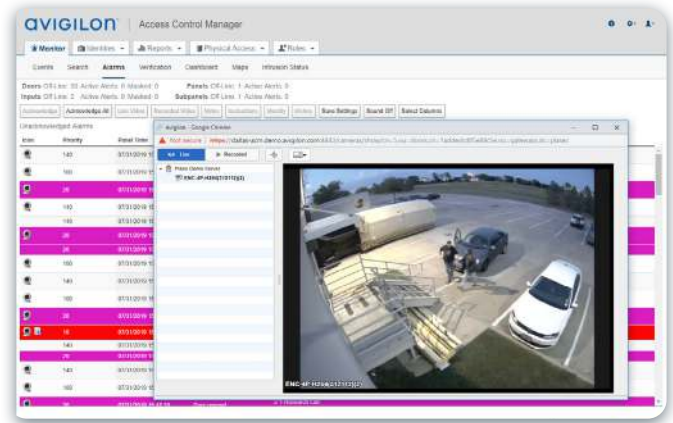

ACM SYSTEM FEATURES

100% BROWSER-BASED SYSTEM

No server or client software installation required, delivering a ready-to-deploy solution that saves you time.

OPEN-PLATFORM HARDWARE

Integrates with hardware from Mercury Security and HID Global® that scales from just a few readers to larger, more distributed installations.

COMBINED FOR A POWERFUL SECURITY SOLUTION

IDENTITY SEARCH

Enables fast search for a person of interest using their ACM cardholder information. You can then use Avigilon Appearance Search technology to determine that person's current or previous location on site.

QUICK ACTION

ACM generated door events allow you to create rule-based actions and notifications for quick on-site responses, including immediate facility lockdown.

For more information visit avigilon.com/products/access-control/acm-and-acc-unification

Some images of product features and user interfaces have been simulated for illustrative purposes.

© 2020, Avigilon Corporation. All rights reserved. AVIGILON, the AVIGILON logo, AVIGILON CONTROL CENTER, ACC, ACCESS CONTROL MANAGER, ACM and AVIGILON APPEARANCE SEARCH are trademarks of Avigilon Corporation. HID and HID Global are trademarks or registered trademarks of HID Global, ASSA ABLOY AB, or its affiliate(s) in the U.S. or other countries. MOTOROLA, MOTO, MOTOROLA SOLUTIONS, and the Stylized M Logo are trademarks or registered trademarks of Motorola Trademark Holdings, LLC and are used under license. All other trademarks are the property of their respective owners. 07-2020